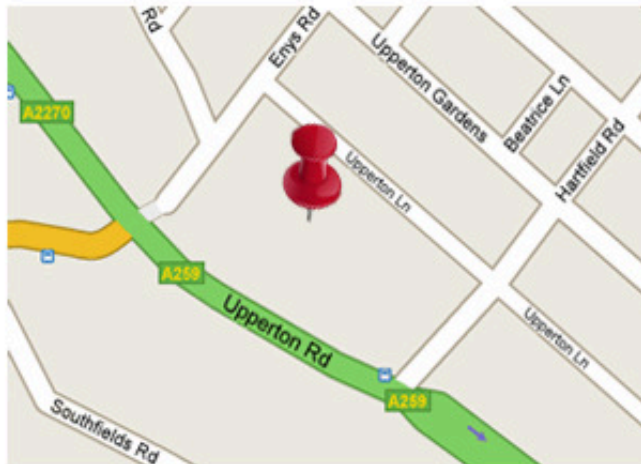

CCLI Chantry House, Eastbourne

Office Information

Address
Chantry House
22 Upperton Road
Eastbourne
East Sussex
BN21 1BF

Office Hours
Mon-Fri 8:30am-4:30pm

Telephone
01323-417711

Getting here

By Car

M25 to Junction 7
South on M23 (16miles)
South on A23 (16miles)
East on A27 (19miles)
Right at Polegate onto
A2270 (4miles)
On A259, turn left into
Hartfield Road, just past
East Sussex Fire & Rescue
building.
After 100 yards, left into
Upperton Lane and Chantry
House car park.
SATNAV: BN21 2DB

By Train

Eastbourne station is a 5
minute walk from Chantry
House.

Train services run
between Eastbourne and
London Victoria throughout
the day.

At least 2 services run
per hour, with a journey
time of approx 1.5hours.