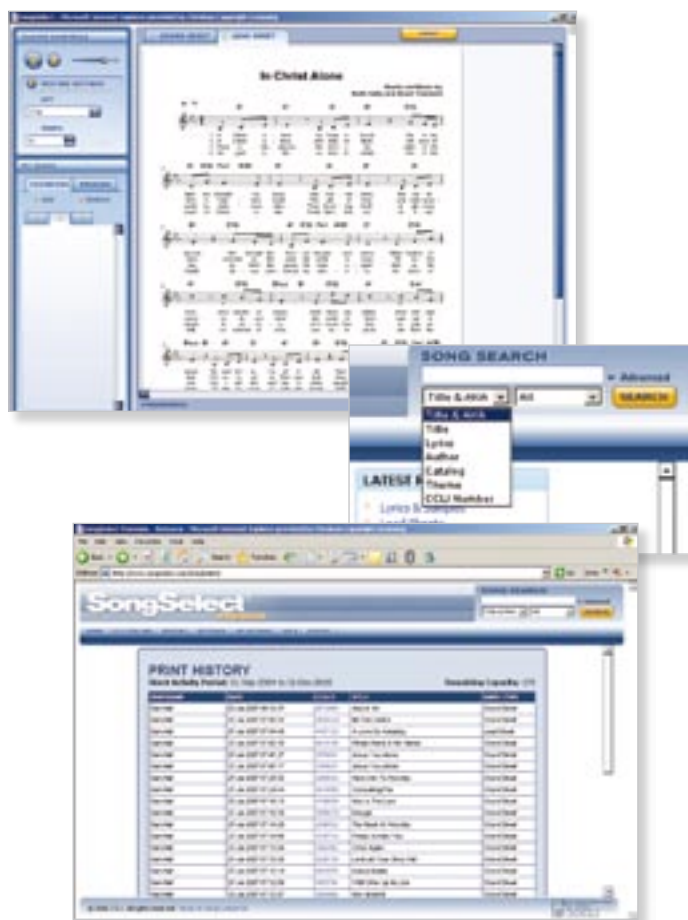

There are two packages available:

1 SongSelect® Basic

With SongSelect® Basic you can:

- Download lyrics
- Listen to sound samples

Annual price **£30** per year

2 SongSelect® Advanced Melody

With SongSelect® Advanced Melody you can:

- Download lyrics
- Listen to sound samples
- Download chord/lead sheets
- Transpose songs into any key
- Use music player to hear the melody line
- Download up to 200 songs per year

Annual price **£85** per year

CCLI has secured permission from the copyright owners to have their songs available for internet download so you don't need to worry about infringing copyright. However, your church must also hold a Church Copyright Licence (CCL) because you will be storing song lyrics on a computer.

With the exclusive SongSelect® music player, you can now hear the entire melody line, transpose to the key of your choice and print up to 200 unique lead sheets per year.

Not sure which licence(s) you need?
The Quick Guide Licence Table at www.ccli.co.uk/quick-guide will help you determine which licences you require.

FAQs www.ccli.co.uk/faqs   **Forums** www.ccli.co.uk/songselect

For up-to-date information about CCLI please visit www.ccli.co.uk
Alternatively contact our Sales Team on Tel: 01323 436103 Email: sales@ccli.co.uk
PO Box 1339 // Eastbourne // East Sussex // BN21 1AD