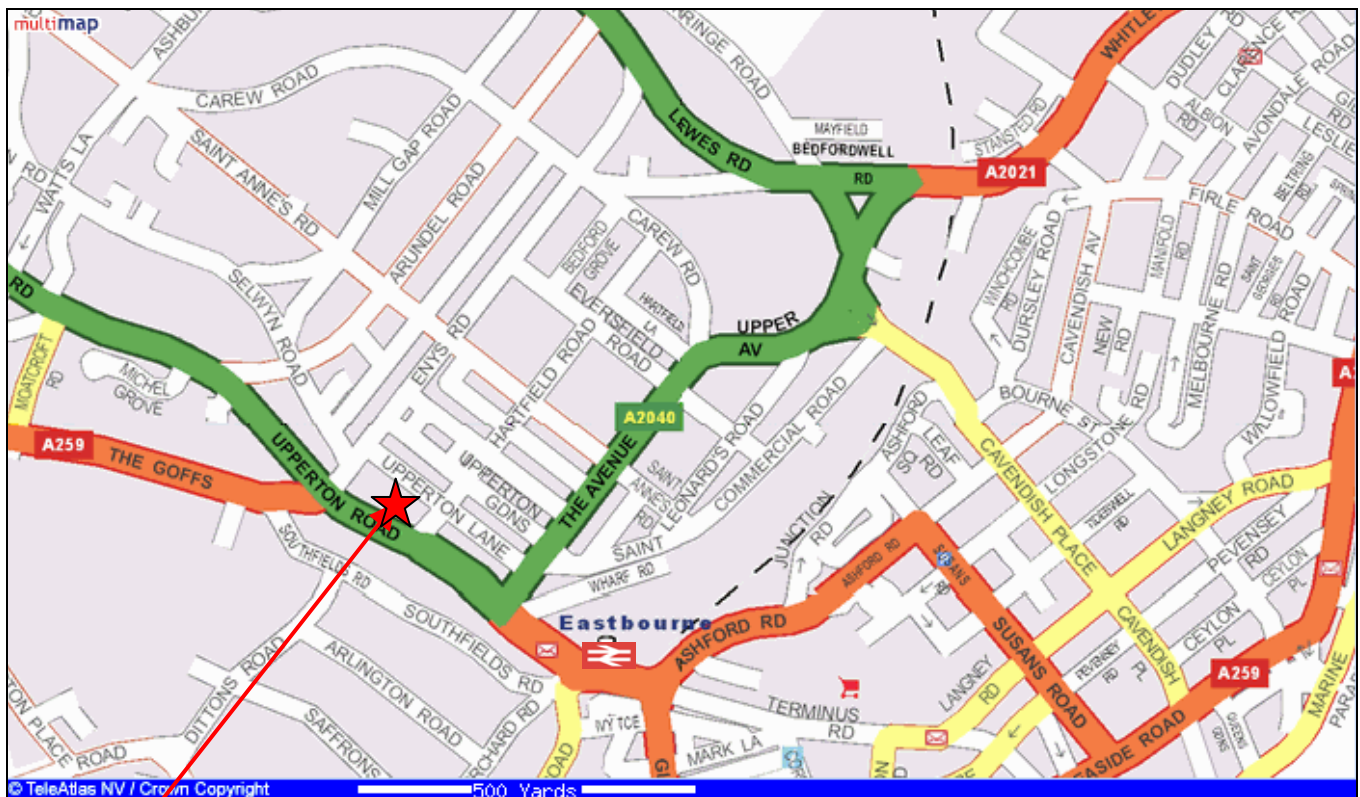

Travel directions to CCLI in Eastbourne

Christian Copyright Licensing International Ltd
Chantry House, 22 Upperton Road
Eastbourne, BN21 1BF
Tel: 01323 417711

Directions by Road

Take M23/A23 to Brighton
Follow A27 from Brighton to Polegate (signed via Lewes)
Turn right at the Polegate traffic lights (signed Eastbourne)
Continue until you reach a large roundabout (just after the BP garage)
At the roundabout take the second exit (this becomes Willingdon Rd / Upperton Rd)
Just before the third set of traffic lights turn left into Hartfield Road
Then turn left just after the Elim Church into Upperton Lane
The car park is on the left, half way along Upperton Lane. (The postcode of the car park for satellite navigation is BN21 2DB.)

Directions by Train

Exit the ticket barrier at Eastbourne stations and cross the concourse to the exit opposite (right hand exit through the small corridor of shops).
Cross the car pick-up point and walk towards the roundabout and the dry-cleaners. Carry on past the dry-cleaners, the chemist and the shops on Station Parade towards the traffic lights at the bottom of The Avenue.

Cross over the traffic lights at the bottom of The Avenue and continue walking along Upperton Road.
Cross the bottom of Hartfield Road and continue on Upperton Road until you reach CCLI's office (just past the East Sussex Fire & Rescue office block).